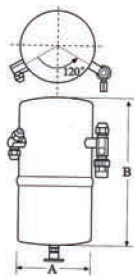

Receiver

Upward Outlet Receivers

Downward Outlet Receiver

Part No.	Dimension (Inch)		Connection (Inch)		Refrigerant Capacity(Lbs)		
	A	B	Inlet	Outlet	R-134a	R-22	R-404a/R-507
CR-101	3.35	7.87	3/8	1/4	2.50	2.40	2.50
CR-102	5.00	10.24	3/8	3/8	6.10	5.80	6.00
CR-103	5.00	11.42	3/8	3/8	7.00	6.70	6.80
CR-104	6.00	13.78	1/2	1/2	10.00	9.50	9.80
CR-105	7.00	16.15	5/8	5/8	14.00	13.20	13.50
CR-106	6.50	23.60	3/4	3/4	17.64	16.63	17.01
CR-107	6.50	27.56	7/8	7/8	20.58	19.40	25.00

Part No.	Dimension (Inch)		Connection (Inch)		Refrigerant Capacity(Lbs)		
	A	B	Inlet	Outlet	R-134a	R-22	R-404a/R-507
CR-101D	3.35	7.87	3/8	1/4	2.50	2.40	2.50
CR-102D	5.00	10.24	3/8	3/8	6.10	5.80	6.00
CR-103D	5.00	11.42	3/8	3/8	7.00	6.70	6.80
CR-104D	6.00	13.78	1/2	1/2	10.00	9.50	9.80
CR-105D	7.00	16.15	5/8	5/8	14.00	13.20	13.50