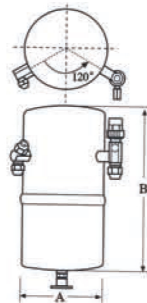

Receiver

Upward Outlet Receivers

Downward Outlet Receiver

Part No.	Dimension (Inch)		Connection (Inch)		Refrigerant Capacity(Lbs)		
	A	B	Inlet	Outlet	R-134a	R-22	R-404a/R-507
CR-101	3.35	7.87	3/8	1/4	2.50	2.40	2.50
CR-102	5.00	10.24	3/8	3/8	6.10	5.80	6.00
CR-103	5.00	11.42	3/8	3/8	7.00	6.70	6.80
CR-104	6.00	13.78	1/2	1/2	10.00	9.50	9.80
CR-105	7.00	16.15	5/8	5/8	14.00	13.20	13.50
CR-106	6.50	23.60	3/4	3/4	17.64	16.63	17.01
CR-107	6.50	27.56	7/8	7/8	20.58	19.40	25.00

Part No.	Dimension (Inch)		Connection (Inch)		Refrigerant Capacity(Lbs)		
	A	B	Inlet	Outlet	R-134a	R-22	R-404a/R-507
CR-101D	3.35	7.87	3/8	1/4	2.50	2.40	2.50
CR-102D	5.00	10.24	3/8	3/8	6.10	5.80	6.00
CR-103D	5.00	11.42	3/8	3/8	7.00	6.70	6.80
CR-104D	6.00	13.78	1/2	1/2	10.00	9.50	9.80
CR-105D	7.00	16.15	5/8	5/8	14.00	13.20	13.50