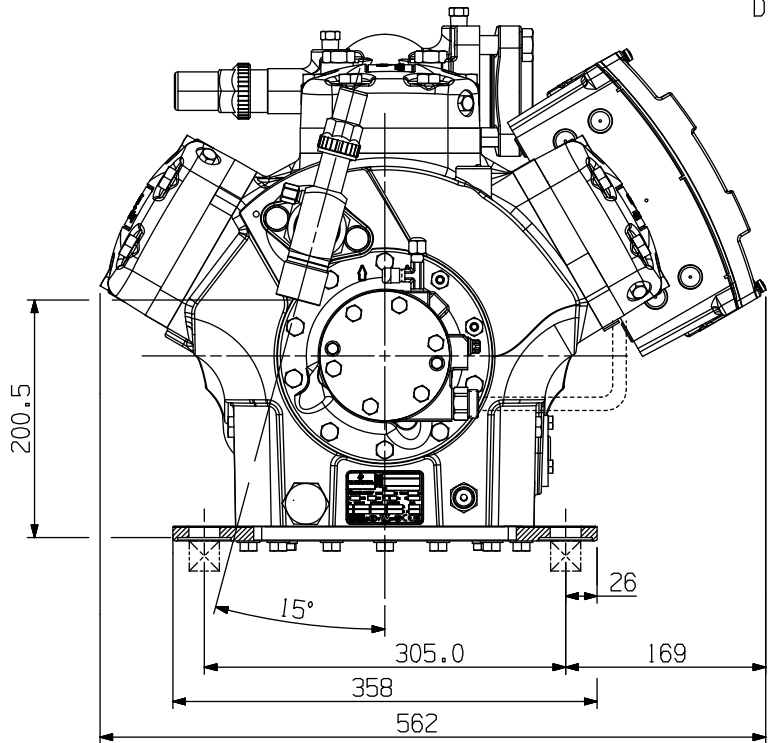

MODELS
6M1* - 40*
6MM* - 30*

DISCHARGE VALVE  
 1 3/8 ODS  
 I.D. - 35.2  
 O.D. - 38.0  
 LENGTH 25.0

2X  
 26.2 DIAMETER THRU  
 44.9 DIAMETER COUNTERBORE  
 2.9 DEEP

SUCTION VALVE  
 2 1/8 ODS  
 I.D. - 54.1  
 O.D. - 60.1  
 LENGTH 28.0