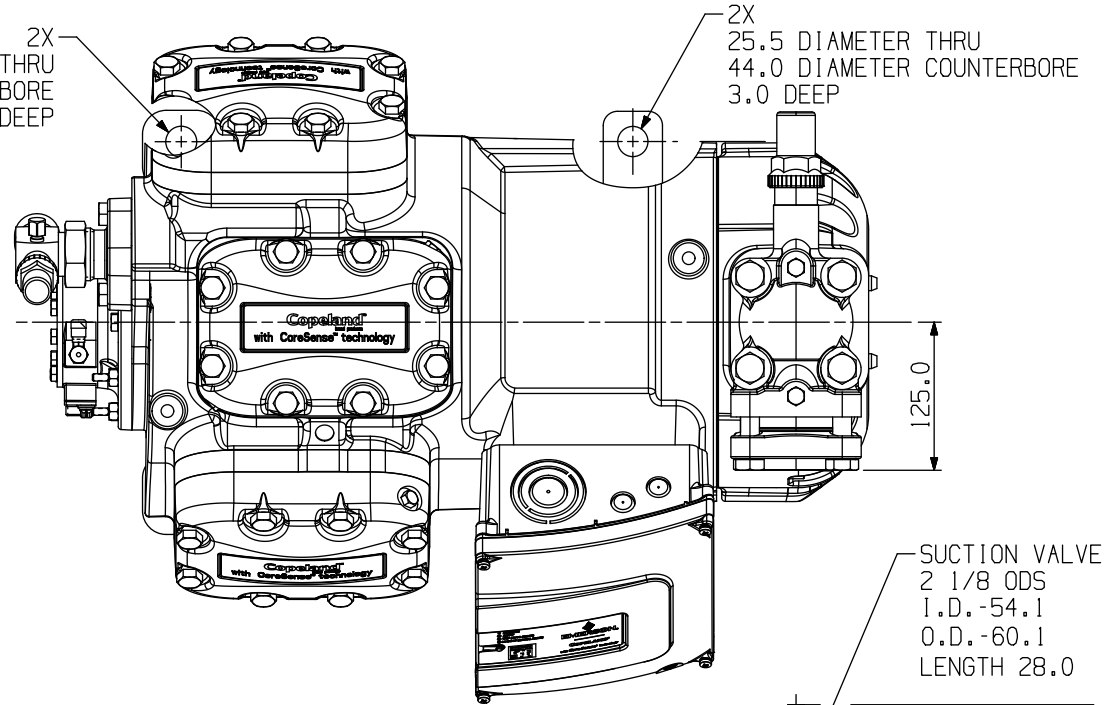

MODELS
6M1* - 40*
6MM* - 30*

DISCHARGE VALVE  
 1 3/8 ODS  
 I.D. - 35.2  
 O.D. - 38.0  
 LENGTH 25.0

2X  
 26.2 DIAMETER THRU  
 44.9 DIAMETER COUNTERBORE  
 2.9 DEEP

SUCTION VALVE  
 2 1/8 ODS  
 I.D. - 54.1  
 O.D. - 60.1  
 LENGTH 28.0